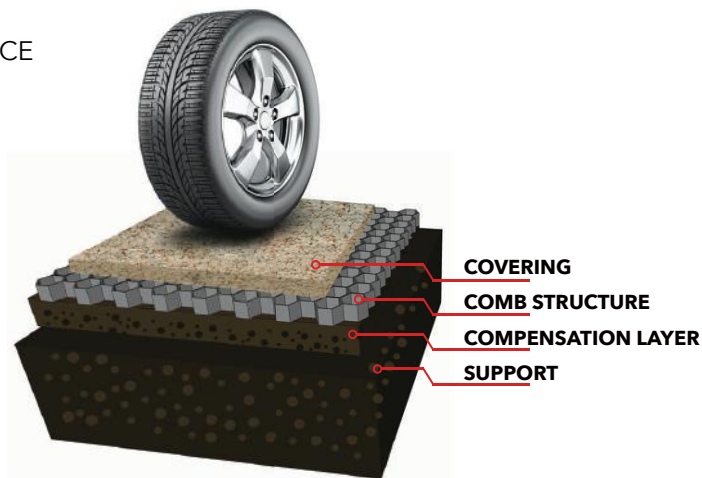

MAKS

MODERN GARDEN DESIGN

RELIABLE **QUALITY**

MAKS Kiesfix is one hundred percent water permeable. This prevents puddling since a high infiltration performance is obtained. The occurrence of tracks, holes or furrows is therefore a thing of the past.

Reinforced elements between The comb

Product certification

ISO 14001 - ISO 9001 - CE
MADE IN EU

Material

Non-woven polyester

Weight Geotextile

60 g/m²,

MAKS KIESFIX **PRACTICAL AND NATURAL**

If you are looking for a visually attractive as well as a natural and practical solution for your landscaping design, Kiesfix is the right answer for you.

Landscaping with these panels enables comfortable wheelchair and bicycle access, handling a baby carriage is also very easy.

The Kiesfix panels, filled with gravel, form a durable and solid surface, which is equally suitable for the use of cars and trucks.

RIGHT FOR **EVERY PROJECT**

We have the right size Kiesfix structures for your project, whether large or small.