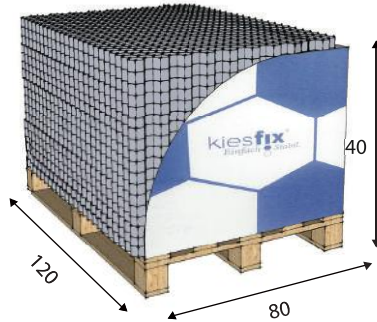

The Kiesfix panels, filled with gravel, form a durable and solid surface, which is equally suitable for the use of cars and trucks.

RIGHT FOR **EVERY PROJECT**

We have the right size Kiesfix structures for your project, whether large or small.

2 BOXES

We provide two compact display boxes for our various sizes. You may also order our shipping box without the display material in size: 120cm x 80cm x 250cm

MANY OPTIONS
Kiesfix is available in white, grey and black and also in the following sizes: