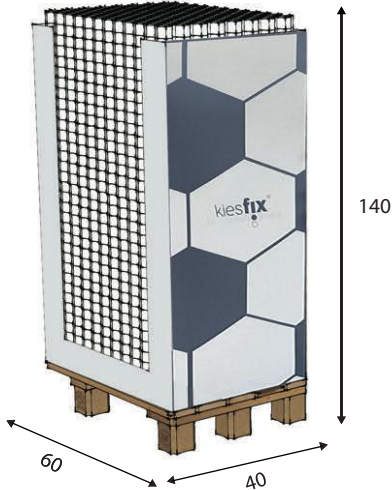

2 BOXES

We provide two compact display boxes for our various sizes. You may also order our shipping box without the display material in size: 120cm x 80cm x 250cm

MANY OPTIONS
Kiesfix is available in white, grey and black and also in the following sizes: